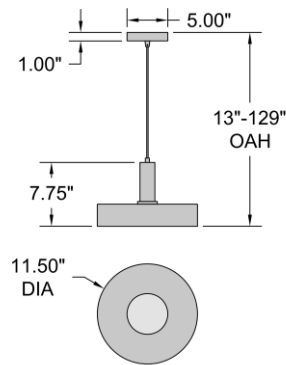

Stock Code: **23798-WH/WGN**

Collection: Slate

PRODUCT INFORMATION

Base: 23798 Parent: 23798
Mounting Type: Ceiling UPC: 641594252071
Finish: White with Wood Grain
Diffuser: N/A

PRODUCT MEASUREMENTS

FIXTURE**	BACKPLATE / CANOPY**
Length:	Length
Width:	Width:
Diameter 13.75"	Diameter: 5"
Height: 8"	Height: 1"
Extension:	
Overall Height: 13-129"	

TECHNICAL SPECIFICATIONS

SPECIFICATIONS

Frame Material: Steel
Diffuser Material: N/A
Lamping Type: E-26 (Incandescent) Jbox: Standard
Lamping Base: E-26 Lamp Wattage: 60 W
Lamp Quantity: 1 Total Wattage: 60 W
Voltage: 120v Lamps Included: No

LINE DRAWING

IES FILE

In addition to Access Lighting's purchase and warranty terms and conditions, by signing below or placing an order, you agree that you are authorized to bind the entity placing any order and acknowledge the following: All of sizes and measurements are approximate and all images are for illustrative purposes only. In the event of an inconsistency, the "Product Measurements" section controls. There also may be slight differences in the colors and designs compared to the displayed and printed images.