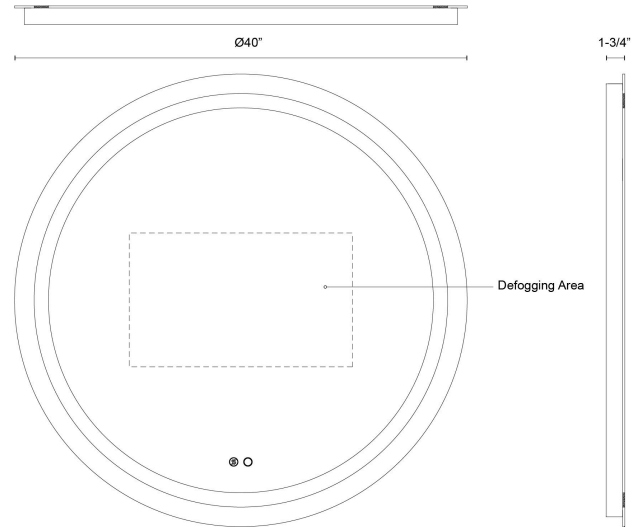

Hillmont 40-in Vanity Mirror

Model	Color Temperature	Wattage	Voltage	Total Lumens	Delivered Lumens	Dimmer Support (Optional, Not Included)
VM41040-5CCT VM41040-5CCT	5CCT,2700K,3000K,3500K,4000K,5000K	51W	120V	1880lm	550lm*	

Elevate your daily routine with the Hillmont LED Lighting Mirror, a perfect fusion of contemporary style and practicality. Its circular design adds a touch of sophistication to any space. You can easily set the mood and lighting that suits you best, while the convenient touch-based dimming button ensures effortless control. Illuminate your world with the Hillmont Mirror, designed to enhance your morning routine and elevate your makeup game.

SPECIFICATION DETAILS

Fixture Dimensions	D40" x E1-3/4"
Location	Damp
Dimming Range	100% - 10%
Glass Details	Frosted Glass
Illumination Direction	Front
Light Source/Life	LED (50,000 hours) 90CRI
Material	Steel, Aluminum, Glass
Mounting Direction	Wall Mount Only
Height from Center	20"
Compliance	ADA Certified: Yes UL Certified: Yes