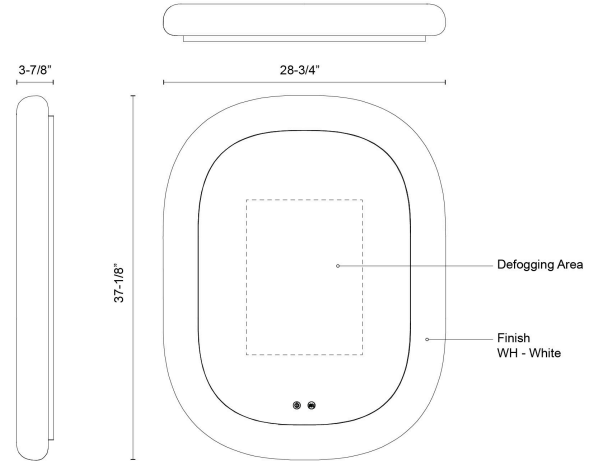

Float 37-in Vanity Mirror

Model	Color Temperature	Wattage	Voltage	Total Lumens	Delivered Lumens	Dimmer Support (Optional, Not Included)
VM13837-5CCT VM13837-WH-5CCT	5CCT,2700K,3000K,3500K,4000K,5000K	96W	120V	3060lm	800lm*	

The Float lighted mirror brings elegance and functionality to any space with its frosted bubble frame encircling a sleek reflective surface. Offering five selectable color temperatures, dimming capabilities, and a de-fog feature, Float adapts to your needs effortlessly. Perfect for bathrooms, hallways, and beyond, it combines modern design with practical versatility.

SPECIFICATION DETAILS

Fixture Dimensions	W28-3/4" x H37-1/8" x E3-7/8"
Location	Damp
Diffuser Details	White Polymeric Diffuser
Dimming Range	100% - 10%
Illumination Direction	Front
Light Source/Life	LED (50,000 hours) 90CRI
Material	Steel, Glass, Polymeric Material
Mounting Direction	Wall Mount Only
Height from Center	18-1/2"
Compliance	ADA Certified: Yes ETL Certified: Yes