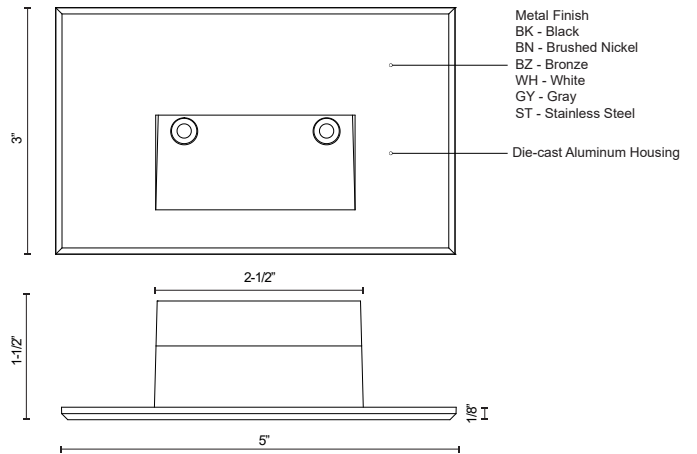

**SPECIFICATION DETAILS**

<b>Fixture Dimensions</b>	W5" x H3" x E1-1/2"
<b>Light Source</b>	AC LED Module
<b>Wattage</b>	4W
<b>Total Lumens</b>	250lm
<b>Delivered Lumens</b>	BK-26lm; BN-24lm; ST-50lm; WH-76lm;
<b>Voltage</b>	120V
<b>Color Temperature</b>	3000K
<b>CRI (Ra)</b>	90CRI
<b>Optional Color Temps</b>	2700K - 5000K Available, Minimum Order Quantities Apply
<b>LED Rated Life</b>	50,000 hours
<b>Dimming</b>	100% - 10%, ELV Dimmer (Not Included)
<b>Glass Details</b>	Clear Glass
<b>ADA Compliant</b>	Yes
<b>Location</b>	Wet
<b>Paint Finish</b>	BK02; BN02; BZ02; GY01; WH02;

\* For custom options, consult factory for details.  
\* For warranty information, please visit [www.kuzcolighting.com/warranty](http://www.kuzcolighting.com/warranty)

**DESCRIPTION**

A horizontal rectangle-shaped recessed light in matte black, white powder, bronze or brushed nickel finish. The optically designed light control of Sonic's die cast Aluminum housing fully conceals the source. Ideal for step or courtesy light use. This fixture is rated for outdoor use but there is no reason it cannot be utilized indoors too. Only fits into a single gang box.