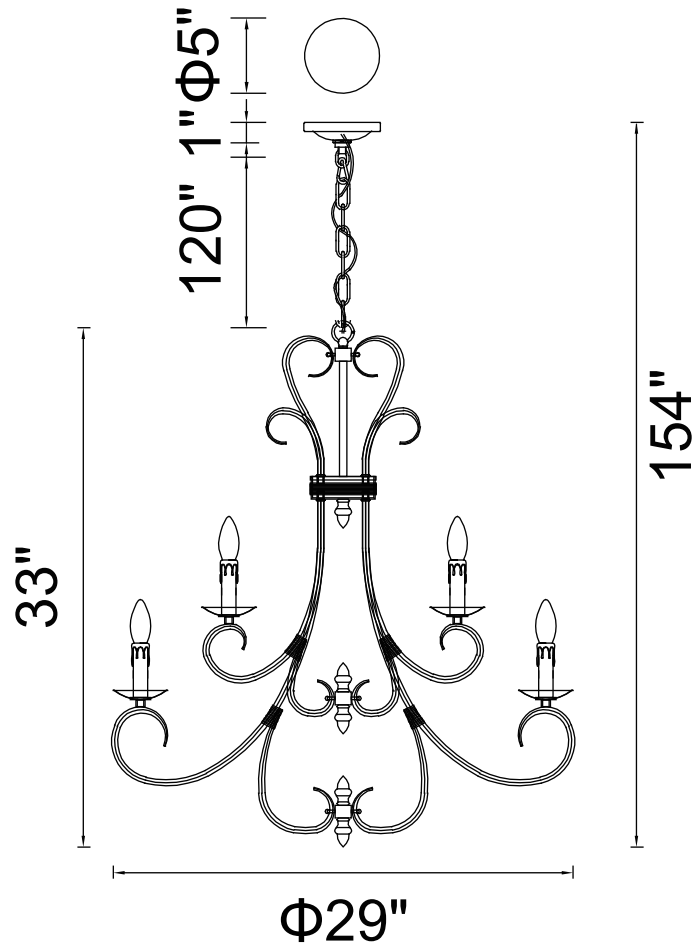

CWI LIGHTING

BRIGHTER LIVING. SIMPLIFIED.

PROJECT: _____

FIXTURE TYPE: _____

LOCATION: _____

CONTACT/PHONE: _____

Item	9817P29-9-121
Collection	MADDY
Finish	Rubbed Brown
Glass	-----
Crystal	-----
Input	120V AC,60HZ,AC

Shade	-----
Length/Dia.	29"
Width/Ext.	-----
Height	33"
Maximum	154"
Lumens	-----

Light Source	E12
Bulb Info.	9×60W
Included	-----
Dimmable	No
Color	-----
Weight	-----