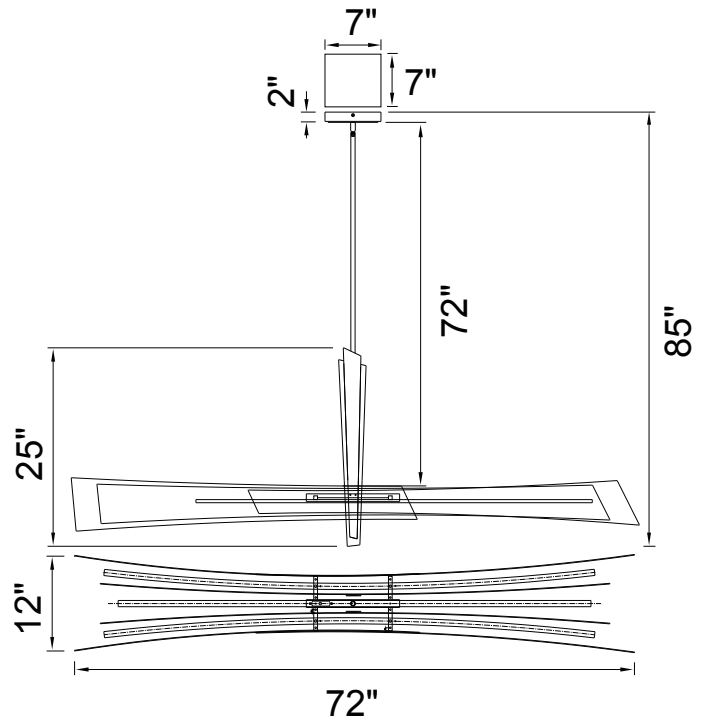

PROJECT: _____
 FIXTURE TYPE: _____
 LOCATION: _____
 CONTACT/PHONE: _____

Item	1717P72-624
Collection	SOLARA
Category	Chandelier
Finish	Brass
Glass	-----
Crystal	-----
Acrylic	-----

Shade Color	-----
Min Assembled Height	27"
Max Assembled Height	85"
Width	72"
Length	12"
Extension Wall Mounts	-----
Input	120V AC,60HZ,AC

Lumens	2340
Light Source	LED
Bulb Info.	45W
Included	-----
Dimmable	Yes
Colour Temp	3000,4000,5000K
Weight	38 Lbs

CWI Lighting
 2775 Broadway
 Buffalo, NY 14227
 USA

CWI Lighting
 140 Steelcase Rd. W.
 Markham ON. L3R 3J9
 Canada