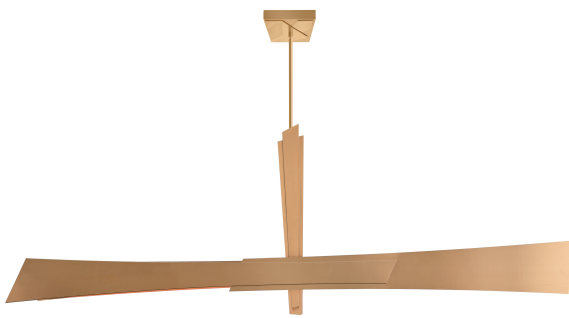

PROJECT: _____
 FIXTURE TYPE: _____
 LOCATION: _____
 CONTACT/PHONE: _____

Item	1717P72-624
Collection	SOLARA
Category	Chandelier
Finish	Brass
Glass	-----
Crystal	-----
Acrylic	-----

Shade Color	-----
Min Assembled Height	27"
Max Assembled Height	85"
Width	72"
Length	12"
Extension Wall Mounts	-----
Input	120V AC,60HZ,AC

Lumens	2340
Light Source	LED
Bulb Info.	45W
Included	-----
Dimmable	Yes
Colour Temp	3000,4000,5000K
Weight	38 Lbs

CWI Lighting
 2775 Broadway
 Buffalo, NY 14227
 USA

CWI Lighting
 140 Steelcase Rd. W.
 Markham ON. L3R 3J9
 Canada