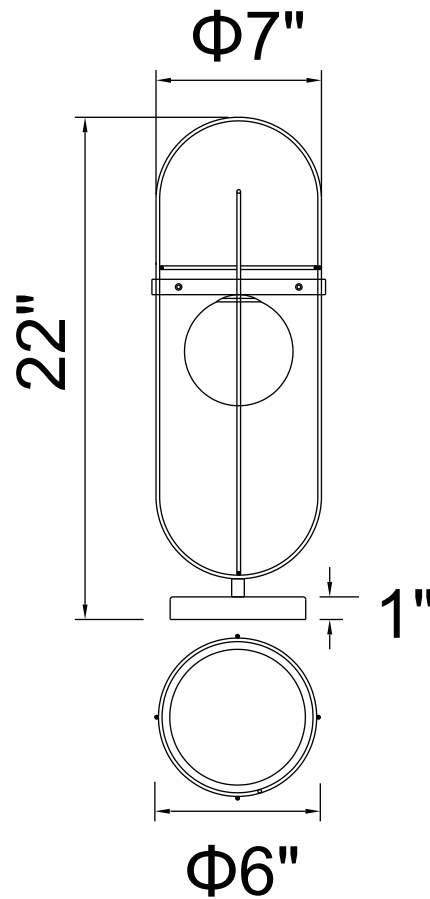

PROJECT: _____

FIXTURE TYPE: _____

LOCATION: _____

CONTACT/PHONE: _____

Item	1209T7-1-169
Collection	ORBIT
Finish	Medallion Gold
Glass	Frosted
Crystal	-----
Input	120V AC, 60HZ, AC

Shade	-----
Length/Dia.	6"
Width/Ext.	6"
Height	22"
Maximum	-----
Lumens	-----

Light Source	LED G9
Bulb Info.	1×5W
Included	-----
Dimmable	Yes
Color	-----
Weight	-----