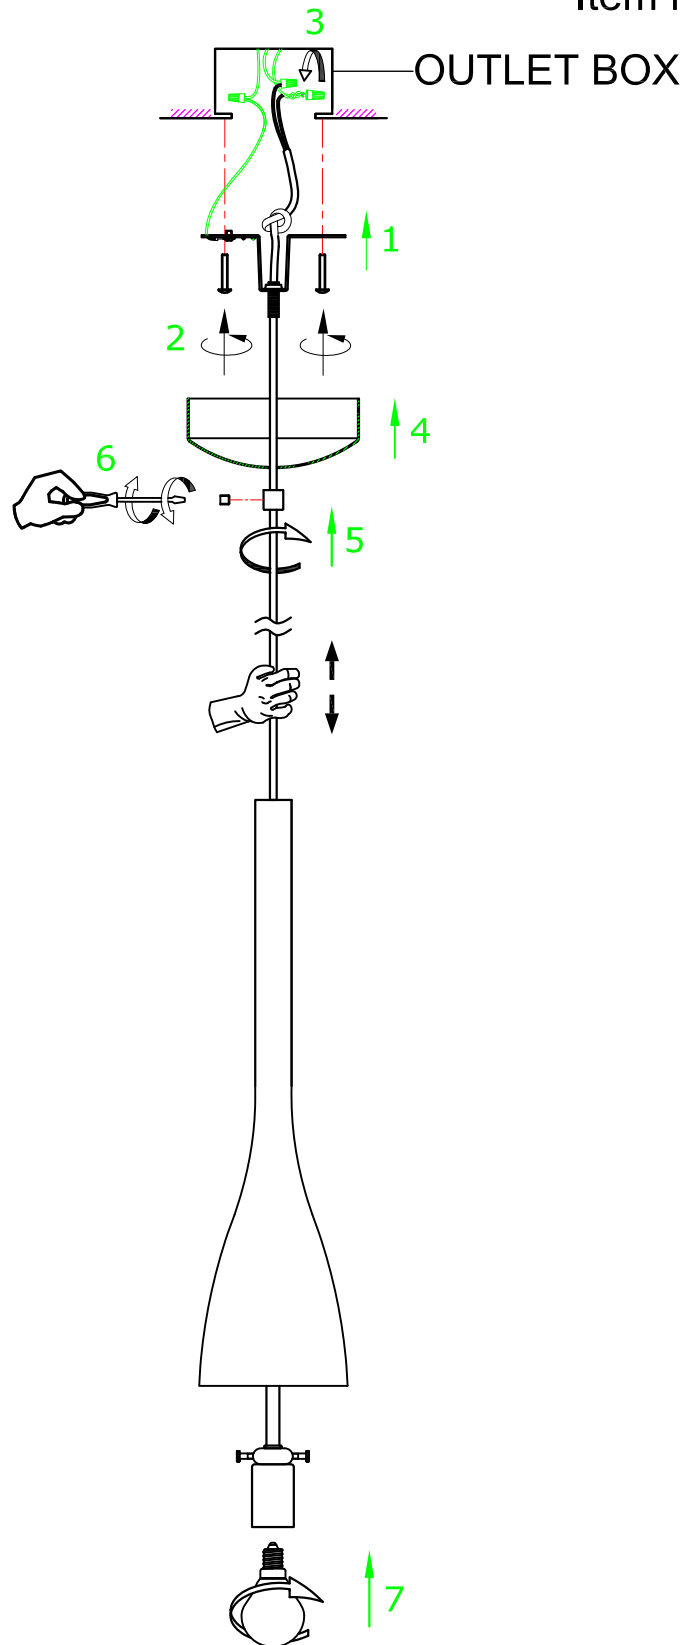

INSTALLATION INSTRUCTION

Item No.:87717WH

FEATURE

● 120V~ 60HZ

● Lamp Type: E12 MAX 60W

The lamp is for indoor use only