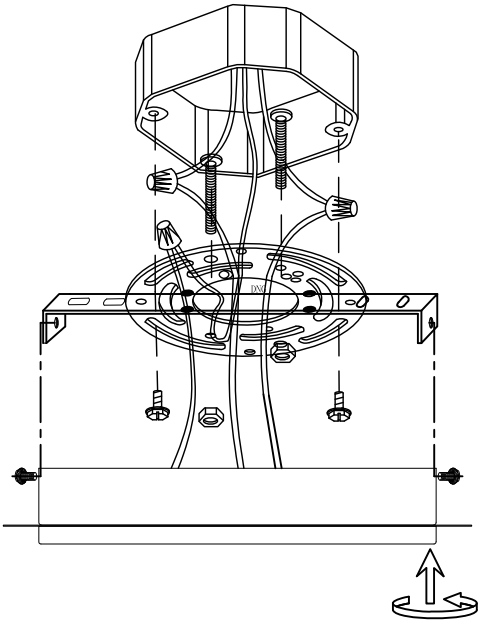

①

②

40016PC
1 x Max. 20W / LED

③

ATTENTION!!!!
Dimmer Recommended
Brand:LUTRON
Parts No.:SKYLARK SELV-300P